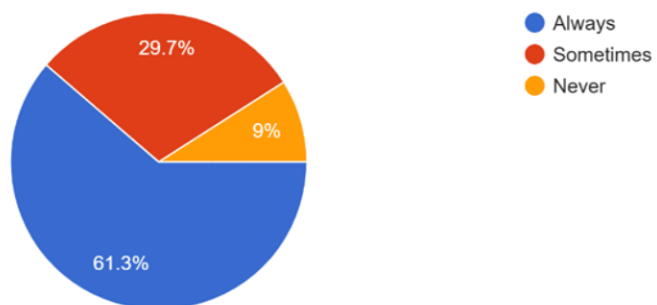

Does the institution promote student's participation in extracurricular activities?

589 responses