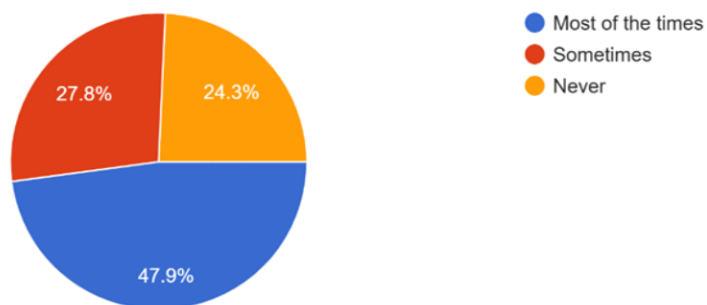

Are the toilets in the college hygienic and clean?

593 responses