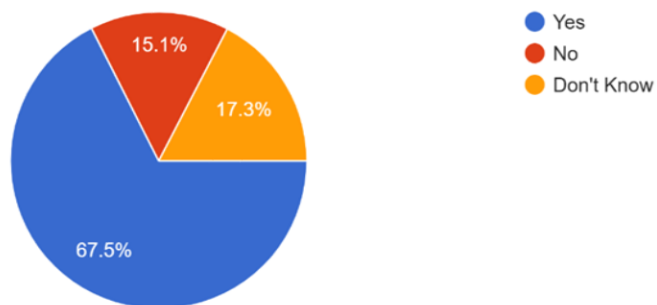

592 responses

Do you find Head of the institution and Heads of the Department approachable?

586 responses

Are you satisfied with the student's guidance and counselling cell?

588 responses

Does the institution promote student's participation in extracurricular activities?